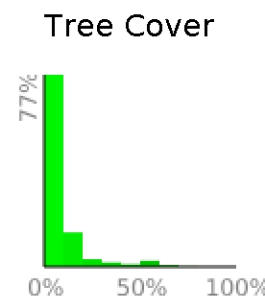

Bishop High Sierra 50 Mile

range 4429' to 9360' gain 8793' loss 8793' exaggeration 22x

Slope Angle (top), Land Cover (middle), Tree Cover (bottom)

Min 4429'
Avg 6912'
Max 9360'
Delta 4931'

Min 0°
Avg 7°
Max 35°

Land Cover

- Shrub 67%
- Grassland 22%
- Developed 5%
- Forest 3%
- Crops 2%