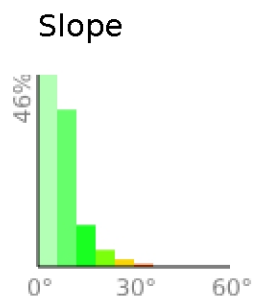

Bishop High Sierra 50 Mile

range 4429' to 9360' gain 8793' loss 8793' exaggeration 22x

Slope Angle (top), Land Cover (middle), Tree Cover (bottom)

Min 4429'
Avg 6912'
Max 9360'
Delta 4931'

Min 0°
Avg 7°
Max 35°

Land Cover

- Shrub 67%
- Grassland 22%
- Developed 5%
- Forest 3%
- Crops 2%