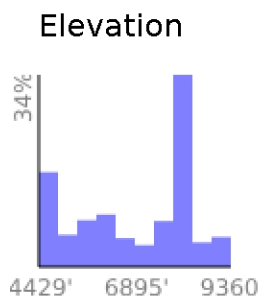

Bishop High Sierra 50 Mile

range 4429' to 9360' gain 8793' loss 8793' exaggeration 22x

Slope Angle (top), Land Cover (middle), Tree Cover (bottom)

Min 4429'
Avg 6912'
Max 9360'
Delta 4931'

Min 0°
Avg 7°
Max 35°

Land Cover

- Shrub 67%
- Grassland 22%
- Developed 5%
- Forest 3%
- Crops 2%