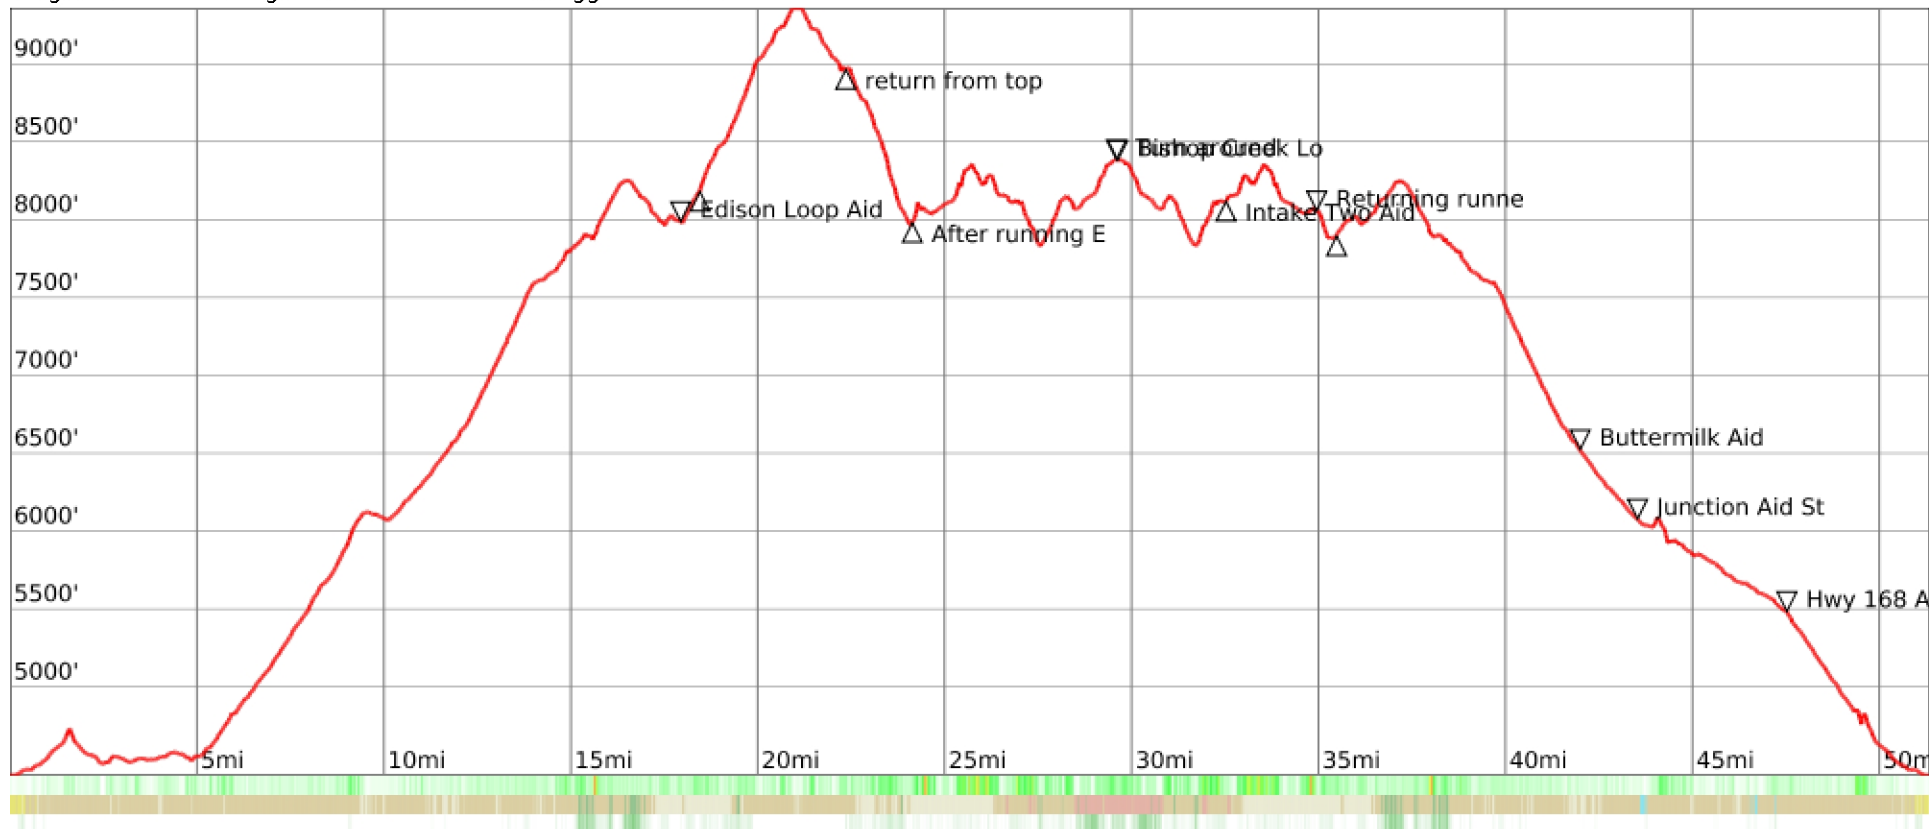

Bishop High Sierra 50 Mile

range 4429' to 9360' gain 8793' loss 8793' exaggeration 22x

Slope Angle (top), Land Cover (middle), Tree Cover (bottom)

Min 4429'
Avg 6912'
Max 9360'
Delta 4931'

Min 0°
Avg 7°
Max 35°

Land Cover

- Shrub 67%
- Grassland 22%
- Developed 5%
- Forest 3%
- Crops 2%